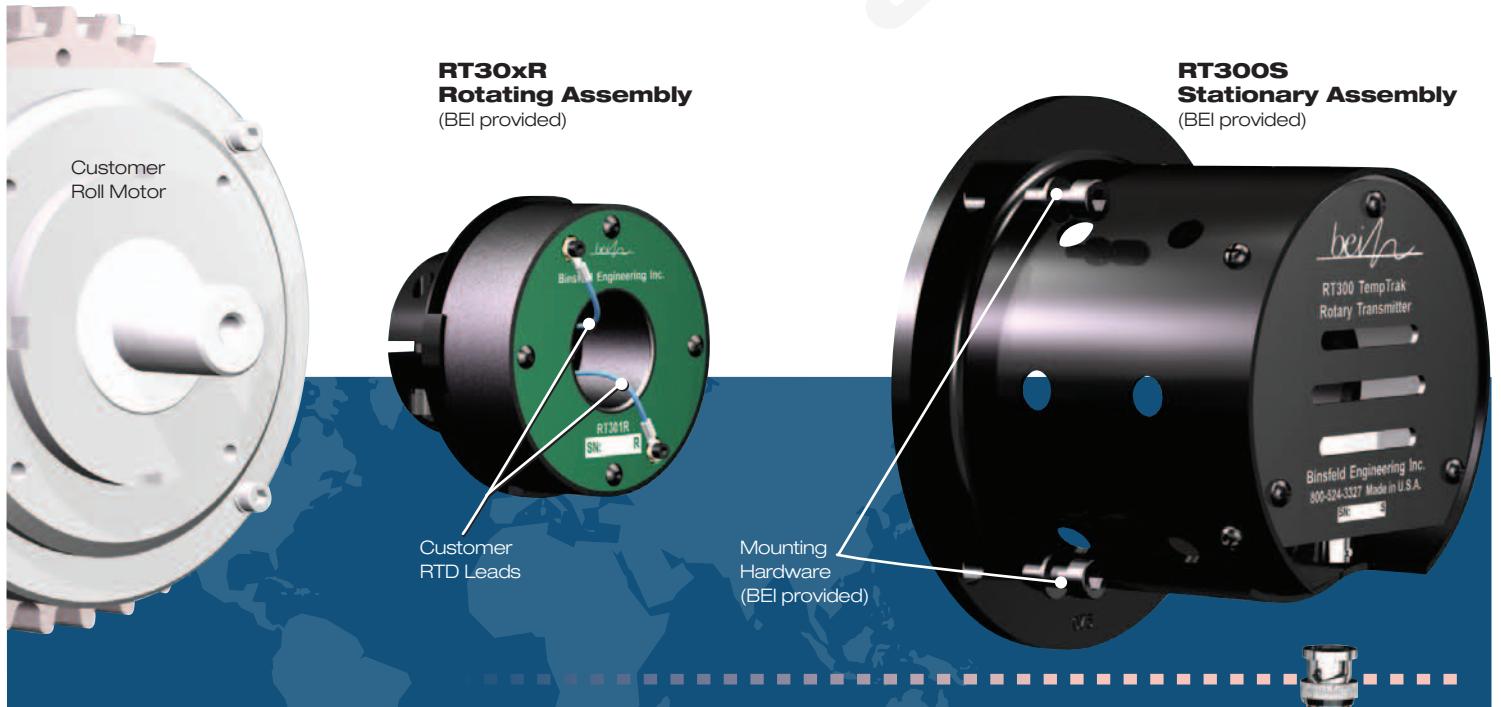

RT300 | Rotary Temperature Transmitter

Installation Overview

Good. Better. Binsfeld.

BINSFELD ENGINEERING INC.

4571 W. MacFarlane Rd. ■ Maple City, MI 49664 ■ USA
 Phone: (+1) 231.334.4383 ■ Fax: (+1) 231.334.4903 ■ Toll Free: 800.524.3327 ■ www.temptrak.com