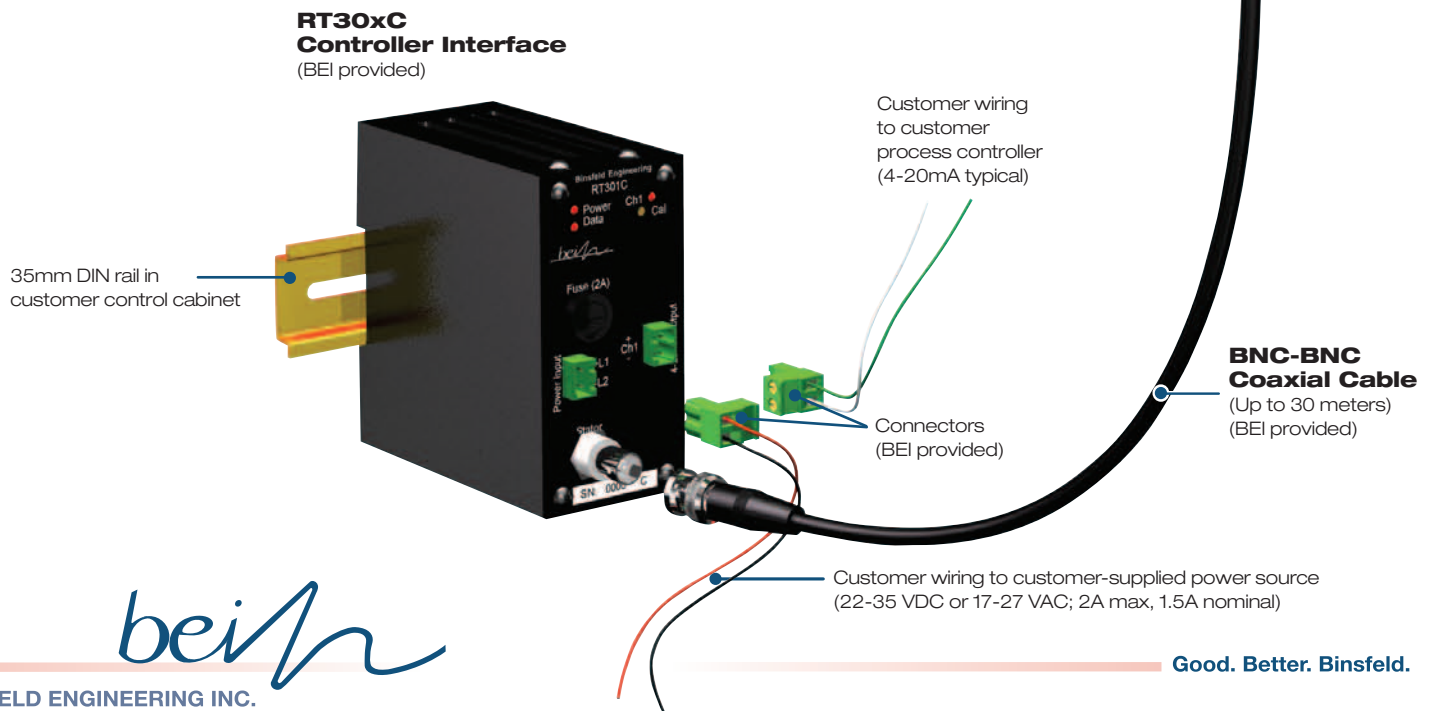

RT300 | Rotary Temperature Transmitter

Installation Overview

Good. Better. Binsfeld.

BINSFELD ENGINEERING INC.

4571 W. MacFarlane Rd. ■ Maple City, MI 49664 ■ USA
 Phone: (+1) 231.334.4383 ■ Fax: (+1) 231.334.4903 ■ Toll Free: 800.524.3327 ■ www.temptrak.com