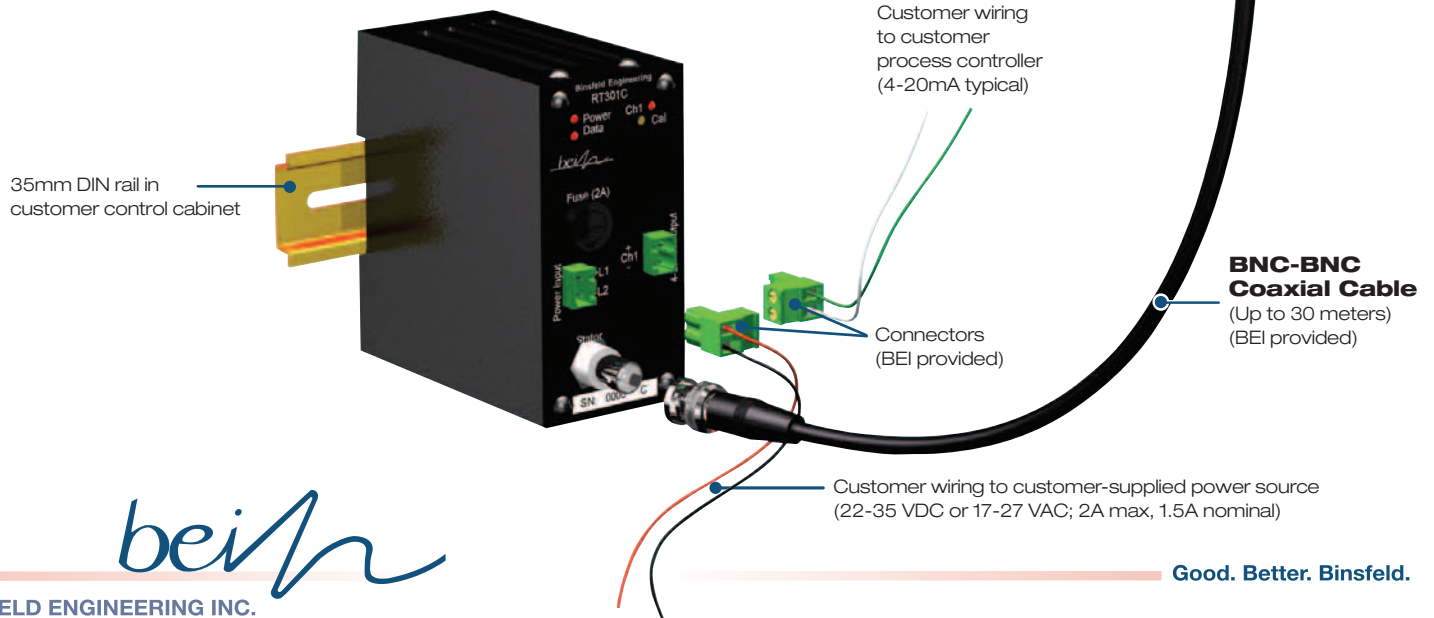

RT300 | Rotary Temperature Transmitter

Installation Overview

RT300xC Controller Interface (BEI provided)

Good. Better. Binsfeld.

BINSFELD ENGINEERING INC.

4571 W. MacFarlane Rd. ■ Maple City, MI 49664 ■ USA
Phone: (+1) 231.334.4383 ■ Fax: (+1) 231.334.4903 ■ Toll Free: 800.524.3327 ■ www.temptrak.com