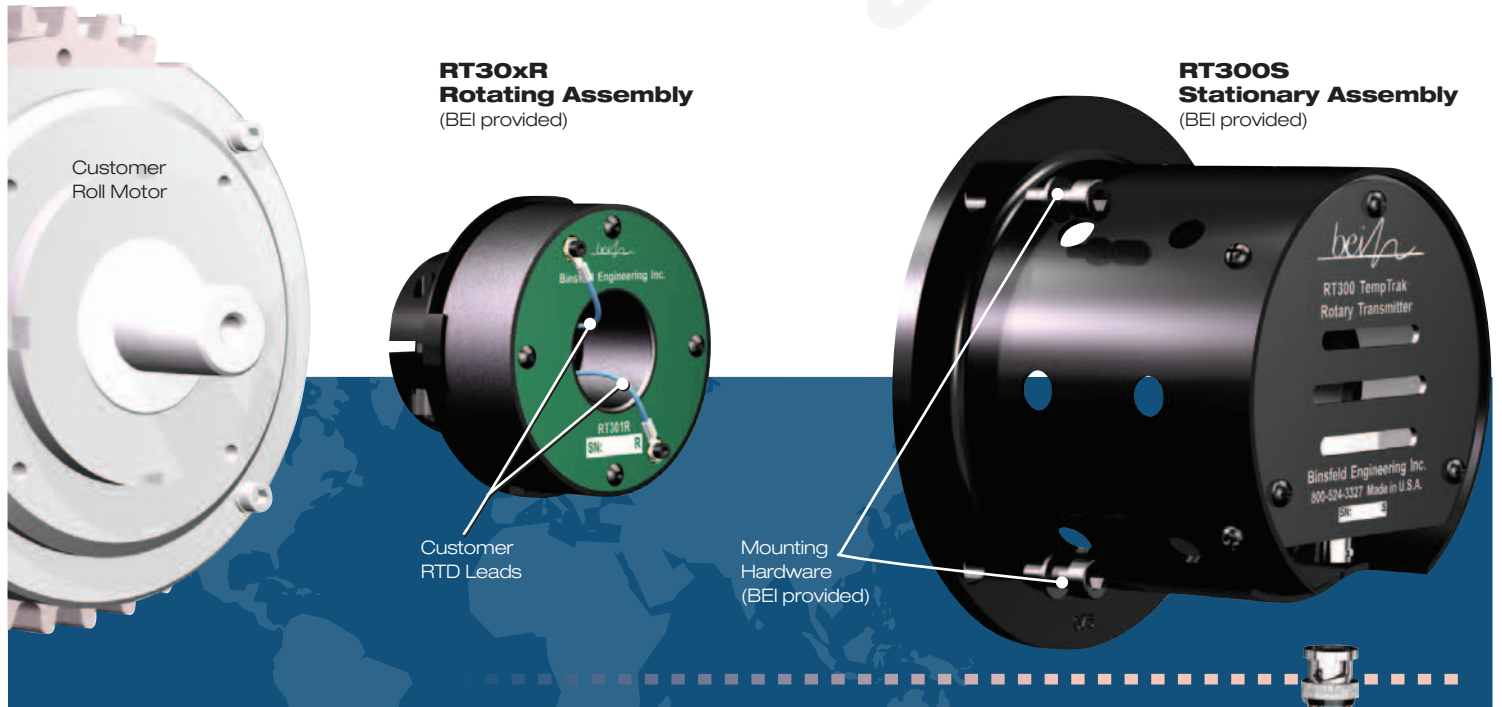

RT300 | Rotary Temperature Transmitter

Installation Overview

RT300xC Controller Interface (BEI provided)

Good. Better. Binsfeld.

BINSFELD ENGINEERING INC.

4571 W. MacFarlane Rd. ■ Maple City, MI 49664 ■ USA
Phone: (+1) 231.334.4383 ■ Fax: (+1) 231.334.4903 ■ Toll Free: 800.524.3327 ■ www.temptrak.com